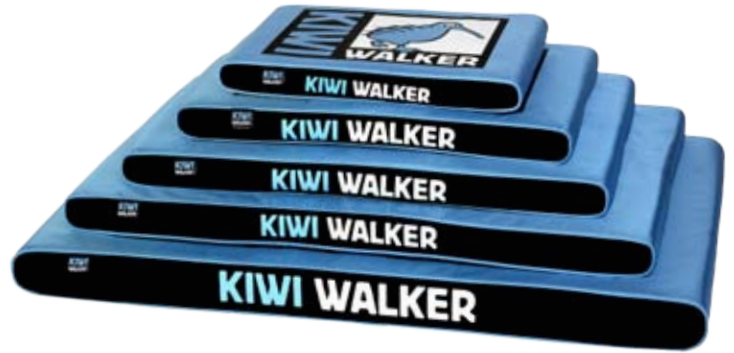

PET MATTRESSES

Running